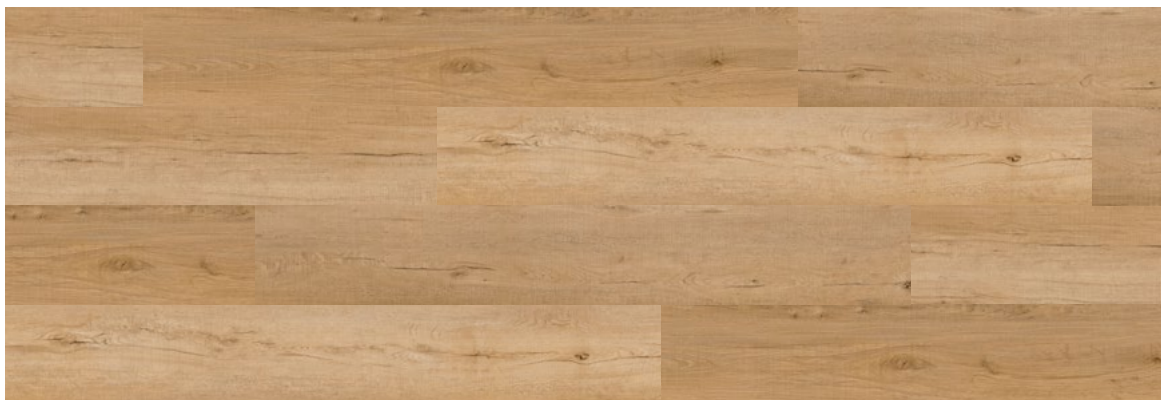

VOSS BEIGE

SCELAVI

Voss Beige 230x1524mm / 9"x60"