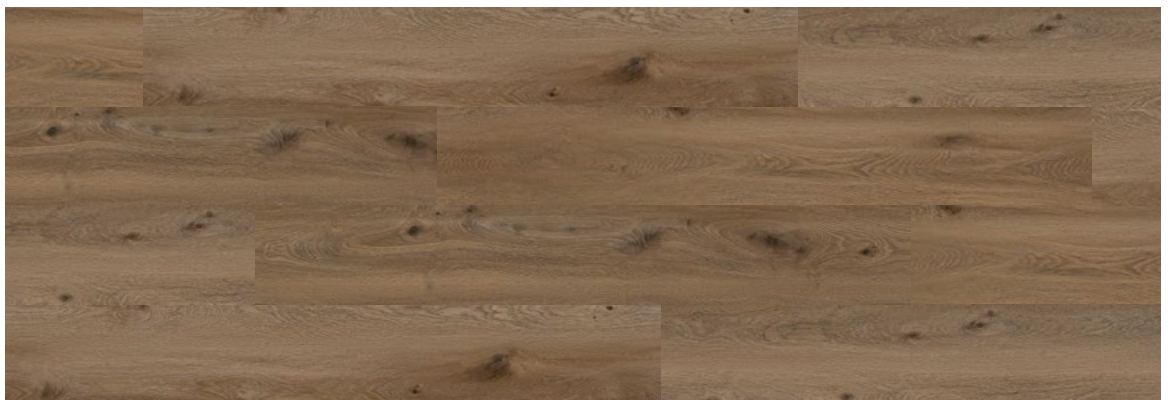

ROYCE CHOCO

SCELAVI

Royce Choco 230x1524mm / 9"x60"