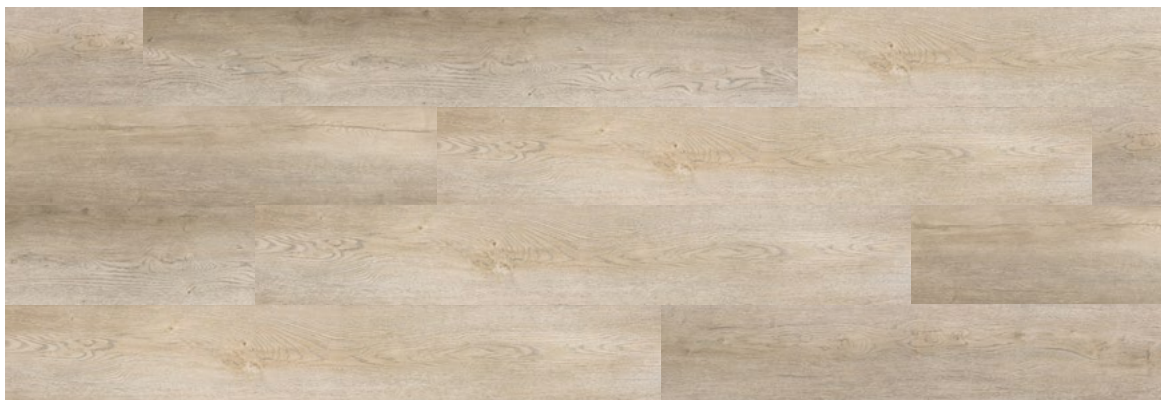

MUSTANG IVORY

SCELAVI

Mustang Ivory 202x1524mm / 9"x60"