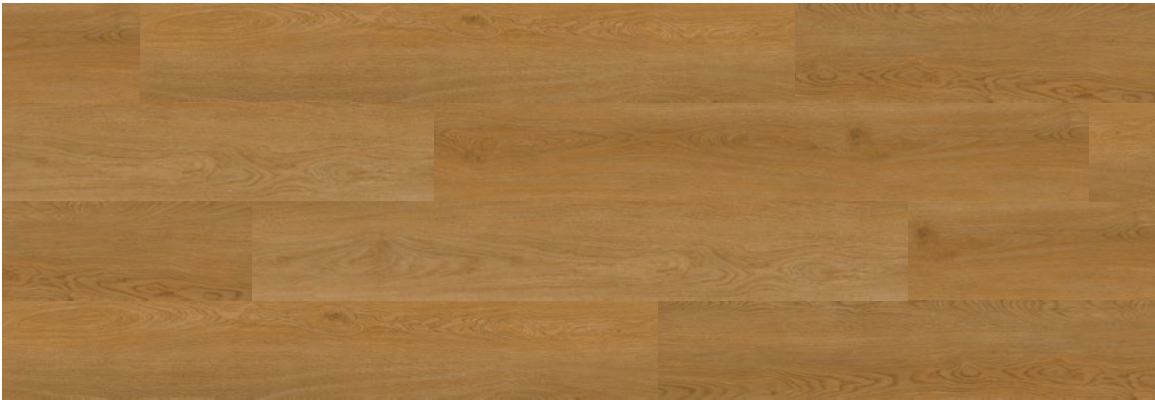

SCALIA ROBLE

SCELAVI

Scalia Roble 230x1524mm / 9"x60"