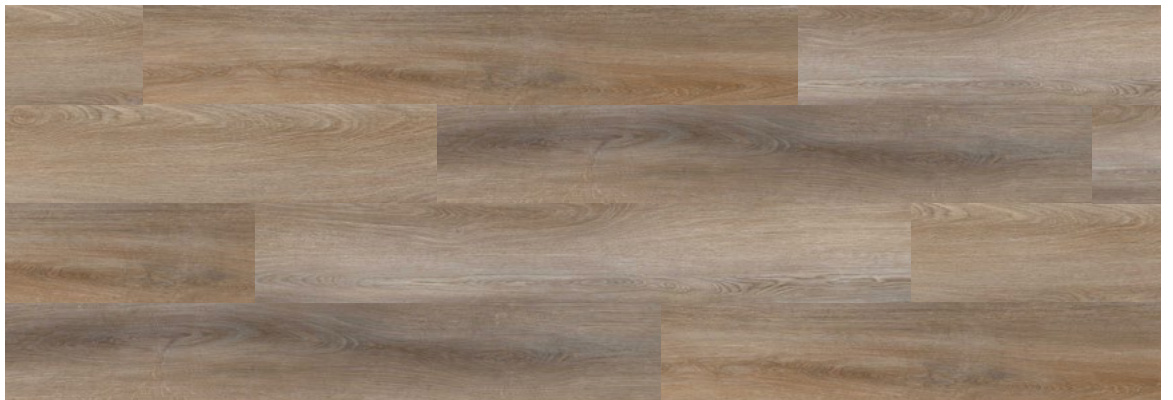

LOTUS CAMEL

SCELAVI

Lotus Caramel 230x1524mm / 9"x60"