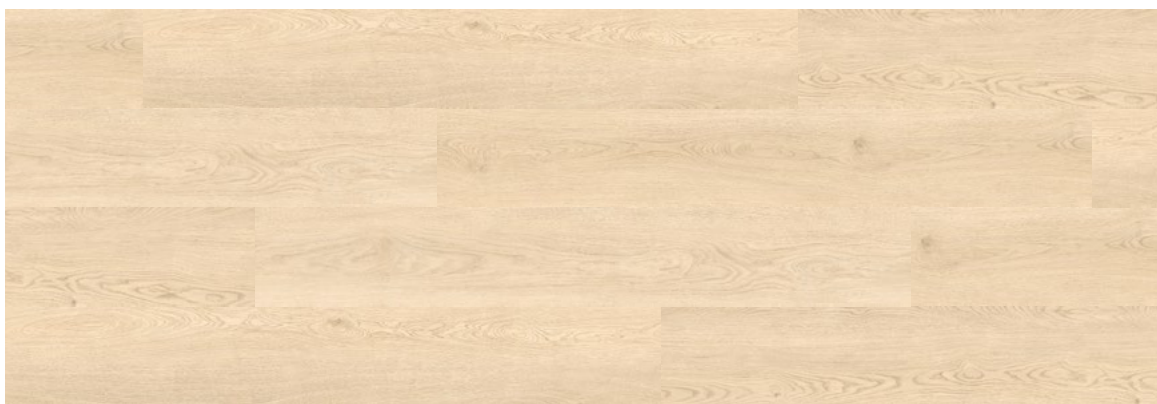

SCALIA CREMA

SCELAVI

Scalia Crema 230x1524mm / 9"x60"