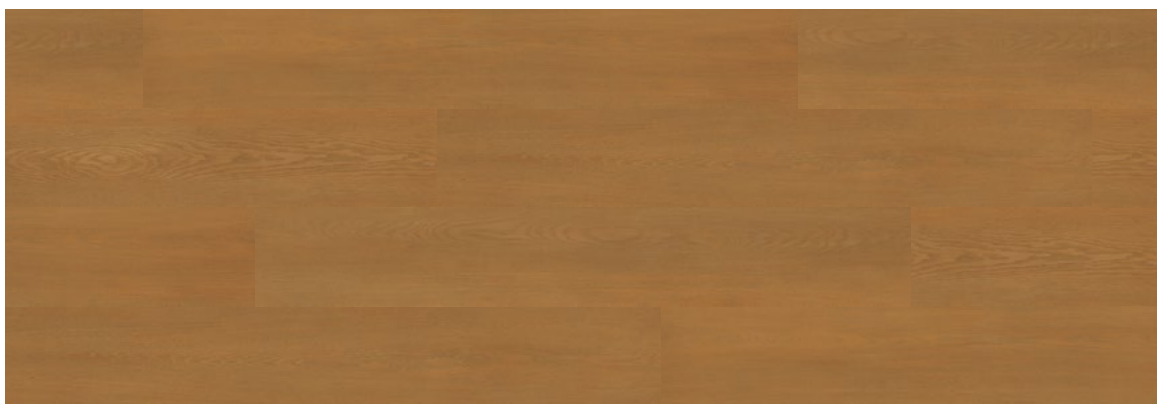

WINDSOR COTTO

SCELAVI

Windsor Cotto 230x1524mm / 9"x60"