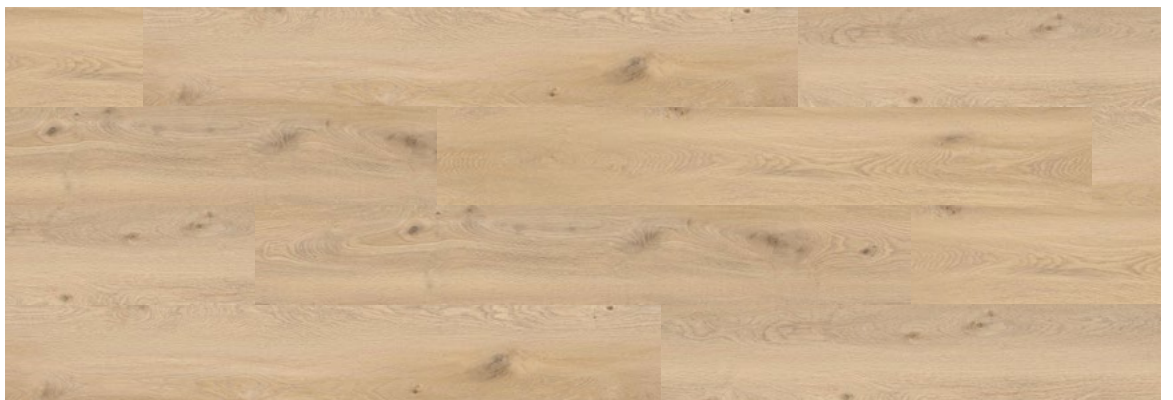

ROYCE OAK

SCELAVI

Royce Oak 230x1524mm / 9"x60"